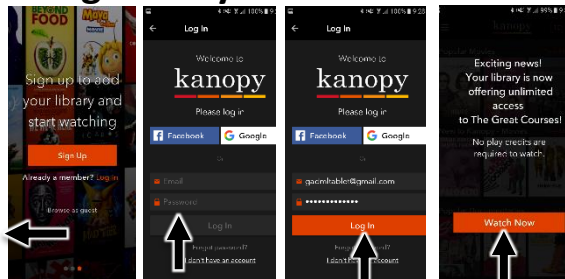

## 1. Sign up for an account at [midlandmi.kanopy.com](http://midlandmi.kanopy.com)

You will be asked to enter your Library Card number and Pin (Pin is usually the last 4 numbers of your phone number) and create an account. You will need to log-in when you first open the app or streaming channel.

## 2. Get the App or streaming channel

In your store, search for

## 3. Sign into your account

- Swipe through the intro screens
- Enter email and password you used to sign up
- Tap **Log In**
- Tap **Watch Now**