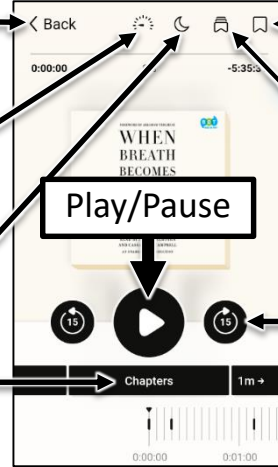

# Borrow an item

Or tap **Keep Browsing** to find another item to borrow

Libby will automatically download the item to your device unless you change the setting.

## eBook Reading Options

Swipe to turn the page, tap the center to *show and hide options*

Back: Return to Bookshelf

View your bookmarks and notes

Bookmark

Search within the title

Reading settings

Move to another chapter

## Audiobook Listening Options

Back: Return to Bookshelf

Bookmark

View your bookmarks and notes

Speed of narration

Sleep Timer

Move to another chapter

Rewind or forward a couple of seconds

## Magazine Reading Options

Tap center of page to *show and hide options*

Back: Return to Bookshelf

Zoom into the page

View bookmarks and notes

Bookmark

Search

Reading options