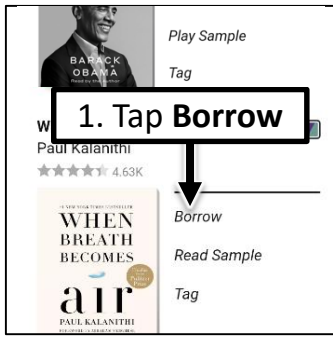

### Search or browse for an item

Tap the browsing option or list name to view more

Search

Find an item to borrow

App settings

Shelf: Find your borrowed items

Timeline: your activity in Libby

### View and organize the list

Sort or limit the list here

Limit to format

Place Hold: Item is checked out

Borrow: Item is available

Item is an Audiobook

# Borrow an item

Or tap **Keep Browsing** to find another item to borrow

Libby will automatically download the item to your device unless you change the setting.

## eBook Reading Options

Swipe to turn the page, tap the center to *show and hide options*

Back: Return to Bookshelf

View your bookmarks and notes

Bookmark

Search within the title

Reading settings

Move to another chapter